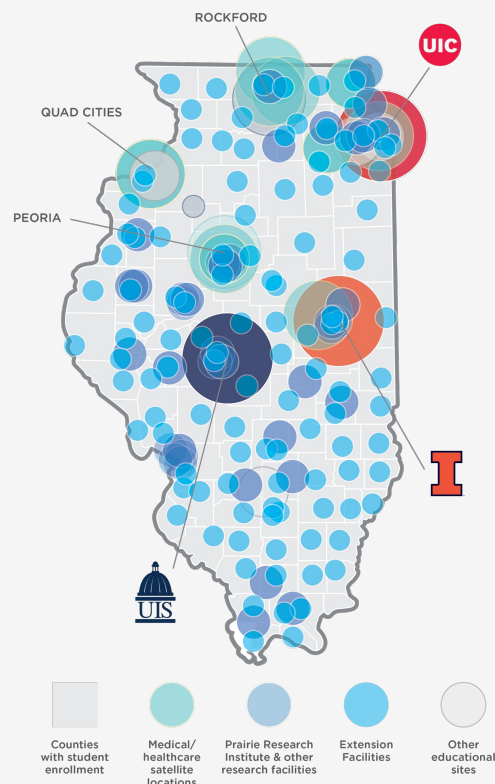

BY THE NUMBERS

8TH CONG. DISTRICT

REP. RAJA KRISHNAMOORTHY

STUDENTS ENROLLED LAST YEAR	4,938
UIUC: 2,553	UIC: 2,274 UIS: 111
FALL FRESHMEN (2025)	817
Applications: 3,740	Admitted: 2,356 (63%)
STUDENTS GRADUATED LAST YEAR	1,238
UIUC: 624	UIC: 577 UIS: 37
ALUMNI IN DISTRICT	31,519
EMPLOYEES IN DISTRICT	1,313
VENDORS IN DISTRICT IN LAST 5 YEARS	800
Amount spent on vendor goods/services: \$335.2M	
CLIENTS SERVED BY SPECIALIZED CARE FOR CHILDREN	649
CLINIC/HOSPITAL PATIENTS	2,747
EXTENSION CONTACTS	2,799

OUR SYSTEM-WIDE IMPACT

101,081
TOTAL STUDENTS

65,169
UNDERGRADUATES

ILLINOIS RESIDENTS **79%**

33% UNDERREPRESENTED MINORITIES

EDUCATION	
DEGREES AWARDED ANNUALLY	28,000
STEM DEGREES AWARDED ANNUALLY	14,600
DEGREE PROGRAMS	700
ALUMNI WORLDWIDE	890K
RESEARCH & ECONOMIC DEVELOPMENT	
FEDERAL/STATE/PRIVATE FUNDING	\$1.4B
TECHNOLOGY DISCLOSURES	413
PATENTS ISSUED	91
ACTIVE STARTUPS	118
LICENSED & OPTIONED TECHNOLOGIES	90
PUBLIC SERVICE	
FIRE SERVICE INSTITUTE ENROLLMENTS	36,149
POLICE TRAINING INSTITUTE ENROLLMENTS	967
UNIVERSITY OUTREACH CONTACTS	3,216
EXTENSION CONTACTS	802,465
4-H PARTICIPANTS	261,012
PRAIRIE RESEARCH INSTITUTE ROI	6:1